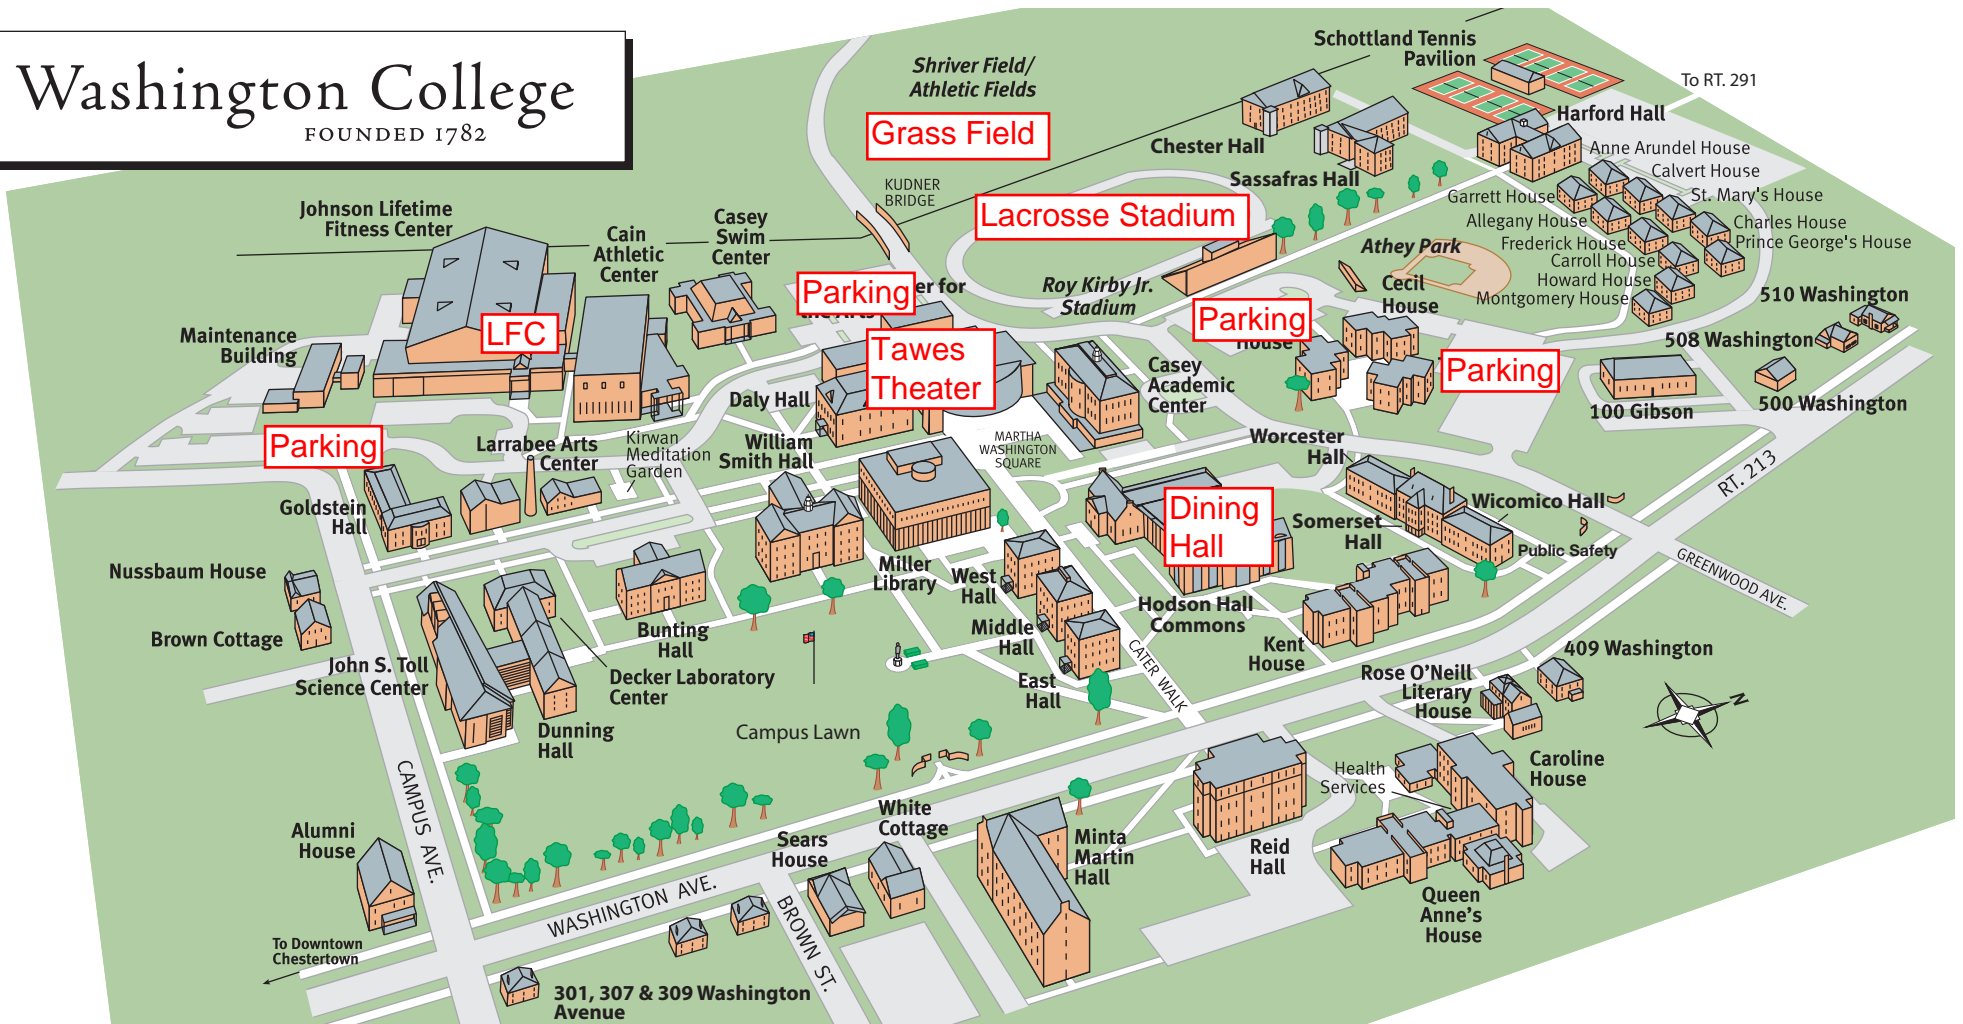

# Washington College

FOUNDED 1782

## Southern States Elite - Events Location Map

Parking Areas are Marked

- Registration - Lacrosse Stadium
- Games - Lacrosse Stadium & Grass Field
- All Star Game - Lacrosse Stadium
- Strength & Conditioning Session - LFC
- Lunch on Saturday - Dining Hall
- College Coach's Presentation - Tawes Theater
- Admissions/Financial Aid Session - Tawes Theater
- Life as a Student Athlete Session - Tawes Theater